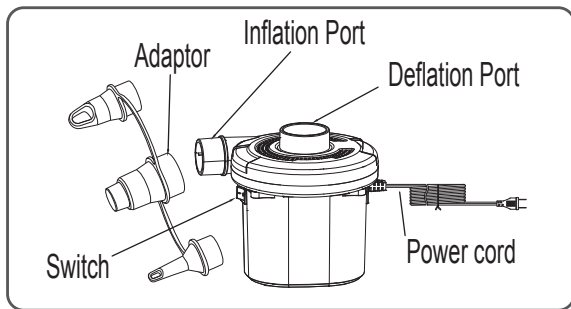

FOR HOUSEHOLD USE ONLY.

WARNING:

- 1.** Motor run time should not exceed 20 minutes. Operator should allow motor to cool for 10 minutes between uses.
- 2.** This appliance has a polarized plug (one blade is wider than the other.) To reduce the risk of electric shock, this plug is intended to fit in a polarized outlet only one way, if the plug does not fit fully in the outlet, reserve the plug, if it still does not fit, contact a qualified electrician. Do not attempt to defeat this safety feature.

NOTE 1: Not all air valves can be deflated by the pump, some one-way valves require manual deflation.

NOTE 2: Some Bestway items have a special air-tight inner safety valve, which prevents air loss. We recommend these items be deflated by simply unscrewing the valve instead of deflating with the pump.