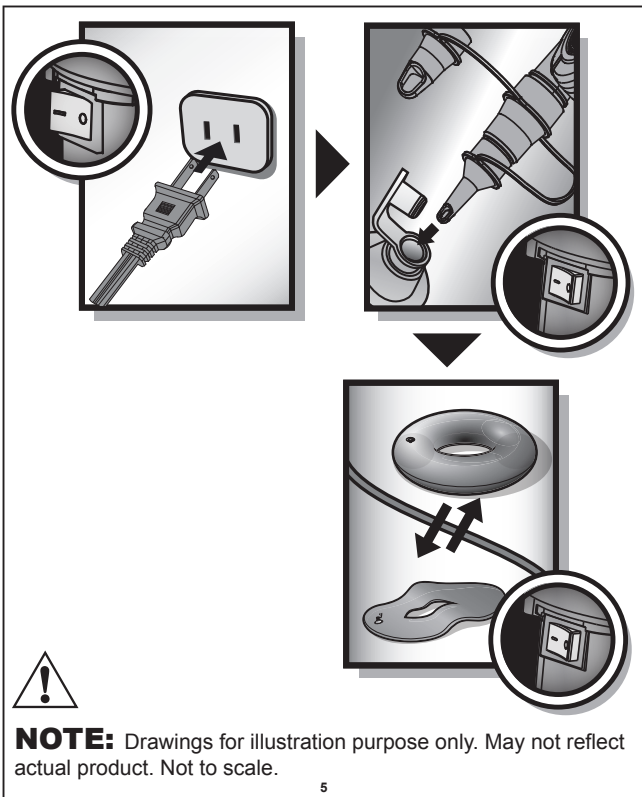

FOR HOUSEHOLD USE ONLY.

WARNING:

- 1.** Motor run time should not exceed 20 minutes. Operator should allow motor to cool for 10 minutes between uses.
- 2.** This appliance has a polarized plug (one blade is wider than the other.) To reduce the risk of electric shock, this plug is intended to fit in a polarized outlet only one way, if the plug does not fit fully in the outlet, reserve the plug, if it still does not fit, contact a qualified electrician. Do not attempt to defeat this safety feature.

NOTE 1: Not all air valves can be deflated by the pump, some one-way valves require manual deflation.

NOTE 2: Some Bestway items have a special air-tight inner safety valve, which prevents air loss. We recommend these items be deflated by simply unscrewing the valve instead of deflating with the pump.