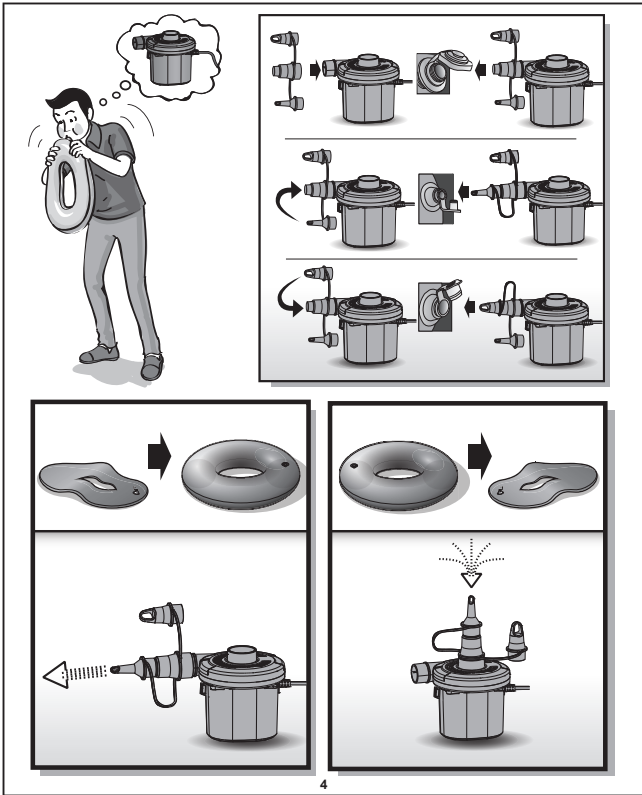

FOR HOUSEHOLD USE ONLY.

WARNING:

- 1.** Motor run time should not exceed 20 minutes. Operator should allow motor to cool for 10 minutes between uses.
- 2.** This appliance has a polarized plug (one blade is wider than the other.) To reduce the risk of electric shock, this plug is intended to fit in a polarized outlet only one way, if the plug does not fit fully in the outlet, reserve the plug, if it still does not fit, contact a qualified electrician. Do not attempt to defeat this safety feature.

- 3.** For adult use only.
- 4.** Inflation and deflation ports should be kept unobstructed during use.
- 5.** Product must be stored in a dry location.
- 6.** Please comply with local disposal codes when discarding the pump.
- 7.** If the supply cord is damaged, it must be replaced by the manufacturer, its service agent or similarly qualified persons in order to avoid a hazard.
- 8.** This appliance is not intended for use by persons (including children) with reduced physical, sensory or mental capabilities, or lack of experience and knowledge, unless they have been given supervision or instruction concerning use of the appliance by a person responsible for their safety. Children should be supervised to ensure that they do not play with the appliance.

NOTE 1: Not all air valves can be deflated by the pump, some one-way valves require manual deflation.

NOTE 2: Some Bestway items have a special air-tight inner safety valve, which prevents air loss. We recommend these items be deflated by simply unscrewing the valve instead of deflating with the pump.