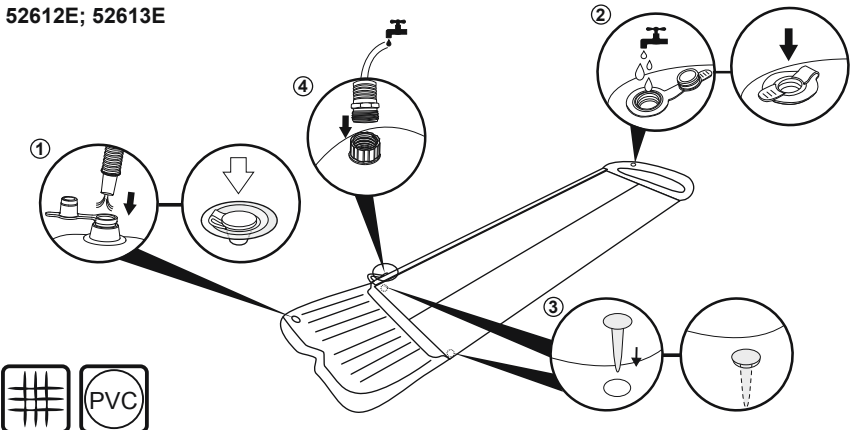

ASSEMBLY

- Find a solid, level lawn and clear the area of debris.
- **IMPORTANT:** Remove all debris or other objects under the slide to avoid the injury to the user.
- Please see the illustration for detailed assembly instructions.
- **NOTE:** Inflate the product using an air pump (not included). Do not over inflate. Over inflation may cause damage.
- **IMPORTANT:** When driven into the ground, the head of the stake should be flat with the lawn.

CLEANING AND MAINTENANCE

1. After use, use a damp cloth to gently clean all surfaces.
  NOTE: Never use solvents or other chemicals that may damage the product.
2. Store in a dry place, with a temperature higher than 15°C/59°F, out of reach of children.

52612E; 52613E